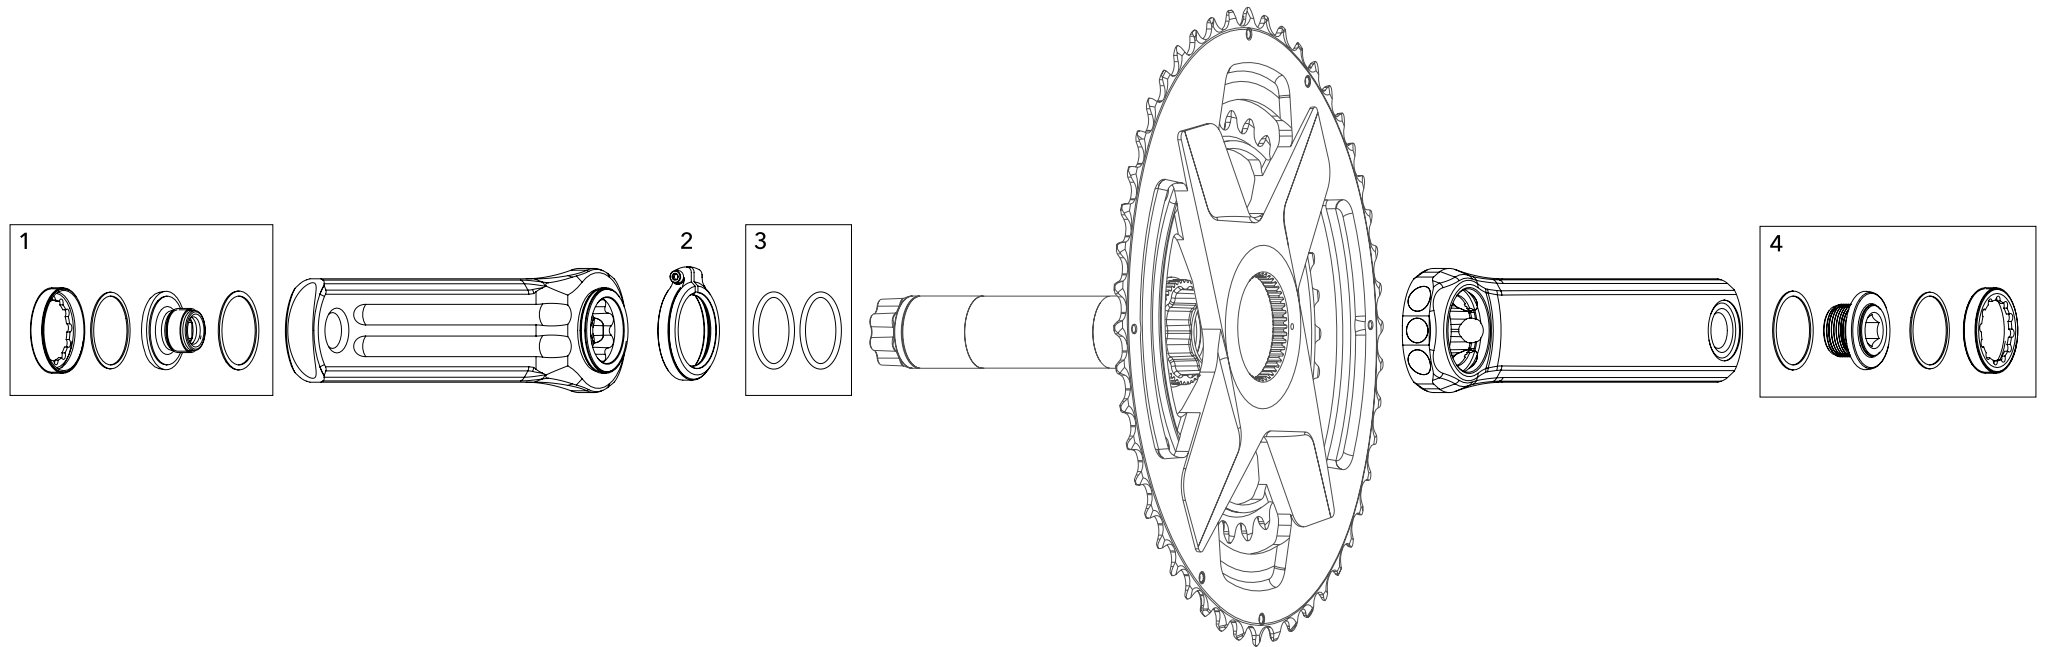

VEGAST 24

Spare Parts

1	C00-002-00940	ALDHU 24 Non Drive Side Bolt
2	C00-002-00970	ALDHU 24 Preload Nut
3	C00-002-00960	Aldhu 24 O ring Set
4	C00-002-00950	ALDHU 24 Drive Side Bolt