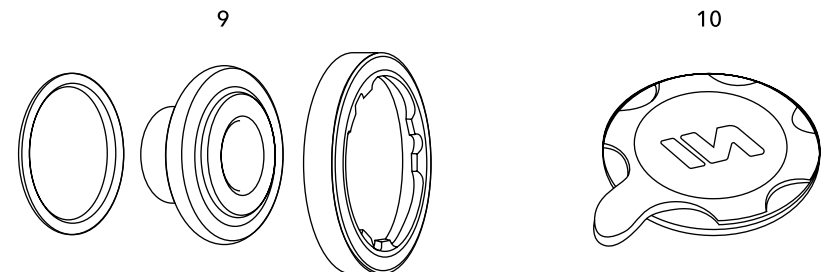

Previous versions

9	C00-013-00120	Assembly INPower battery cover black (old)
10	C00-013-00130	INpower drive side bolt set black