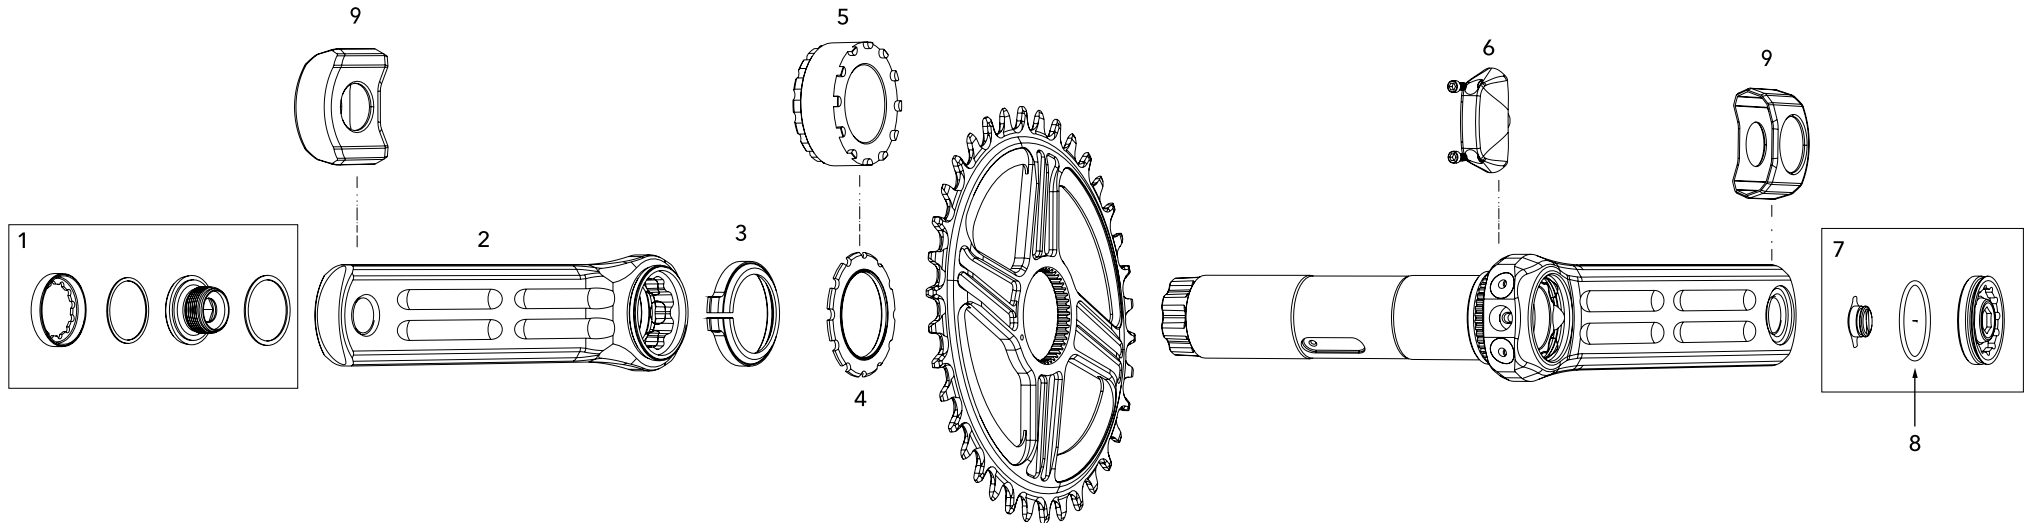

INpower DM MTB