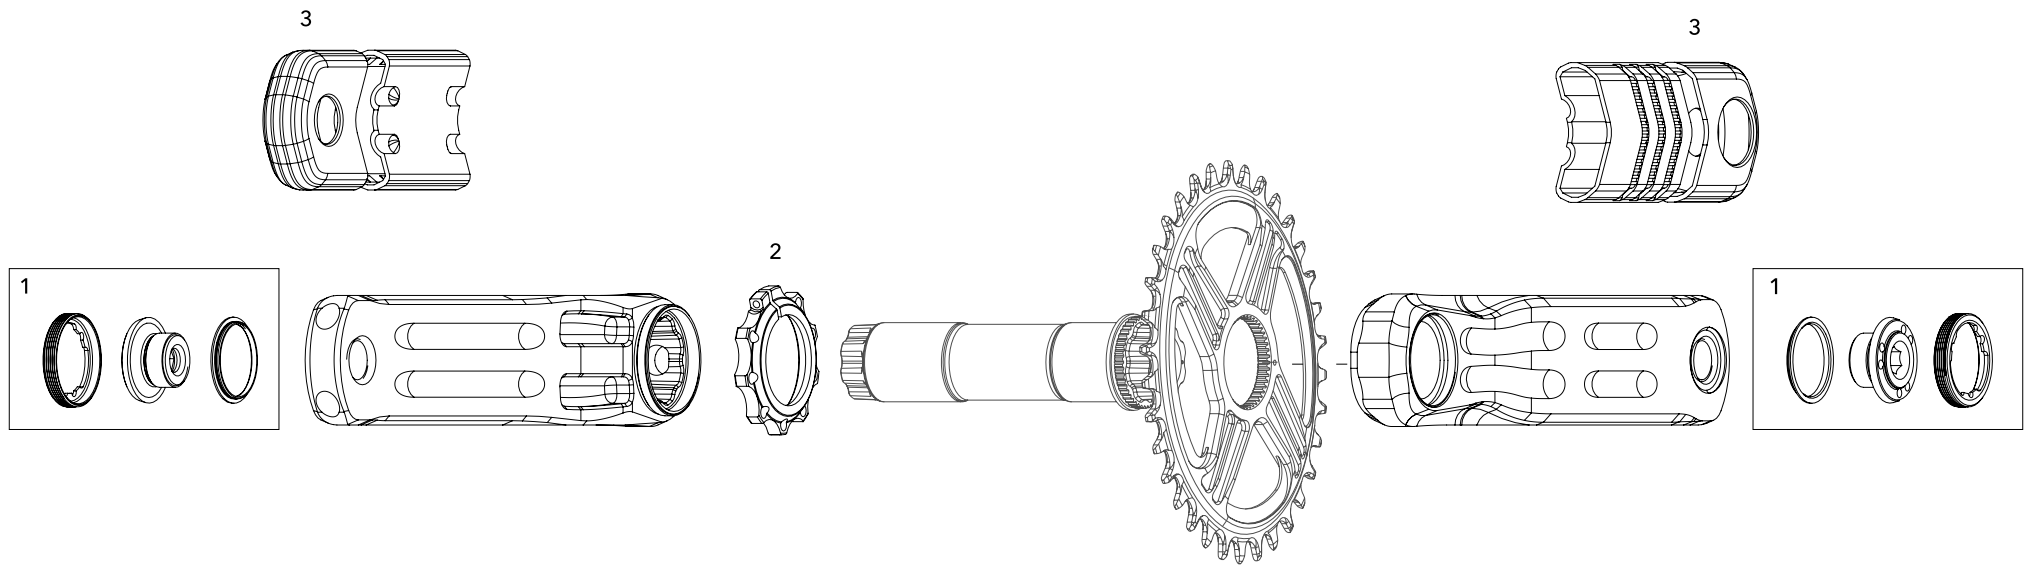

R-Hawk

Spare Parts

1	C00-002-00910	RHAWK & RRAPTOR EXTRACTOR BOLT-SET
2	C00-002-00020	SET PRE-LOAD NUT
3	C02-979-86010-X	RAPTOR BUMPER SET