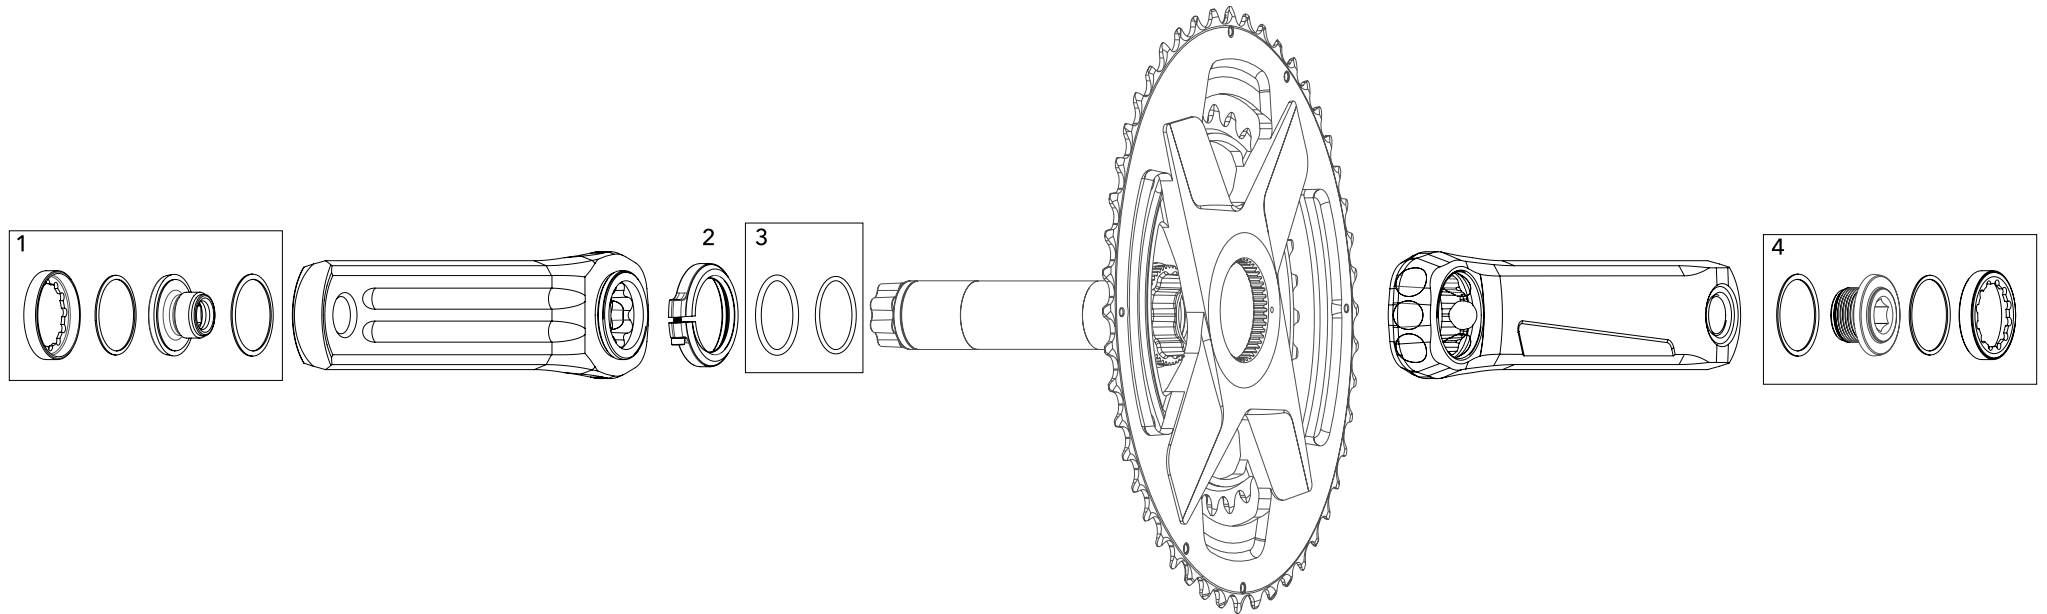

ALDHU 24

Spare Parts

1	C00-002-00940	ALDHU 24 Non Drive Side Bolt
2	C00-002-00970	ALDHU 24 Preload Nut
3	C00-002-00960	Aldhu 24 O ring Set
4	C00-002-00950	ALDHU 24 Drive Side Bolt