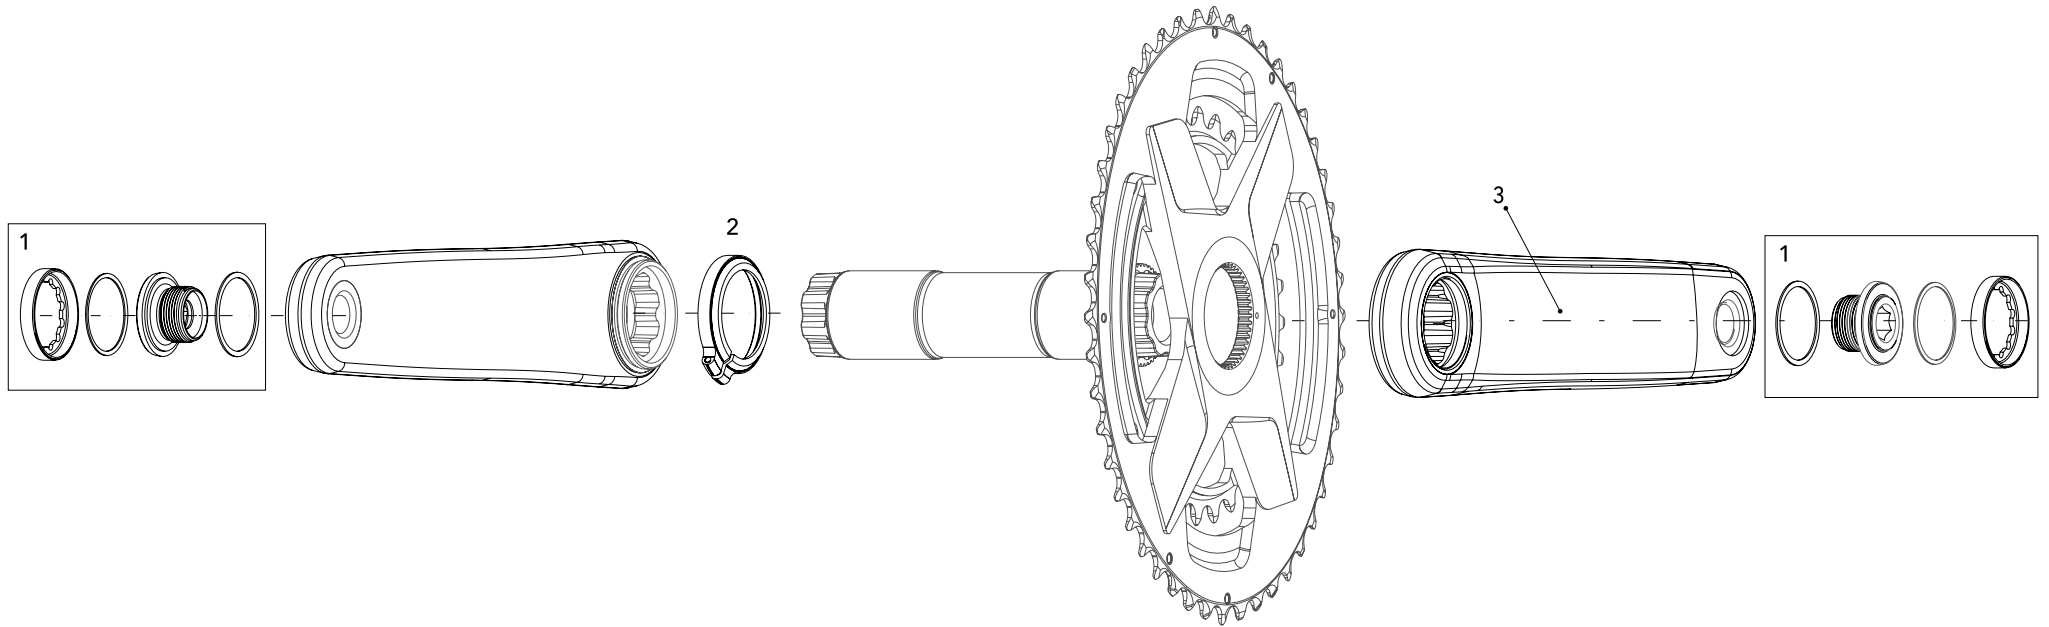

ALDHU Carbon

Spare Parts

1	C00-002-00830	AXLE AUTO-EXTRACTOR BOLT
2	C00-002-00840	NEW PRE-LOAD NUT
3	C00-002-00930	KAPIC CARBON PROTECTIVE STICKER SET