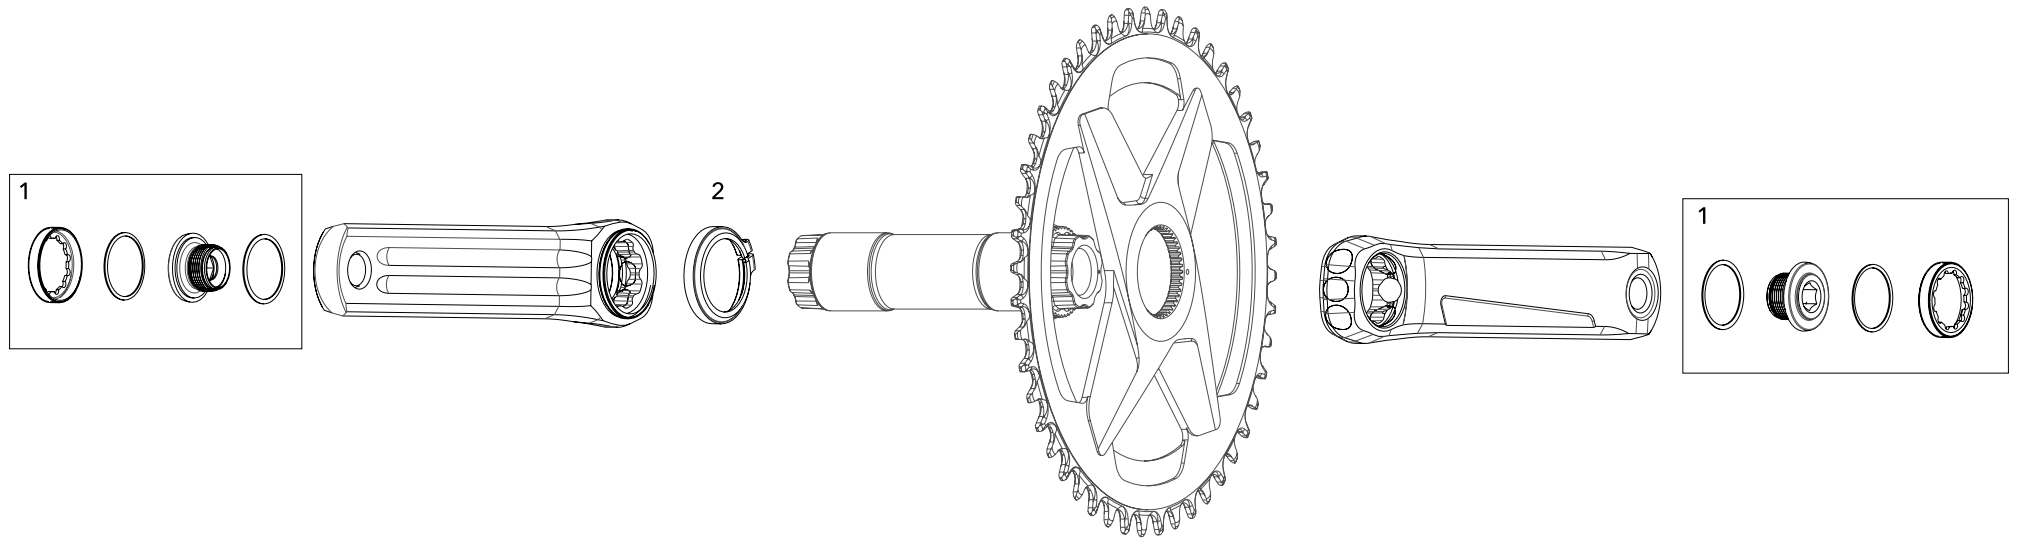

Cranks Road

ALDHU

Spare Parts

1	C00-002-00830	AXLE AUTO-EXTRACTOR BOLT
2	C00-002-00840	NEW PRE-LOAD NUT