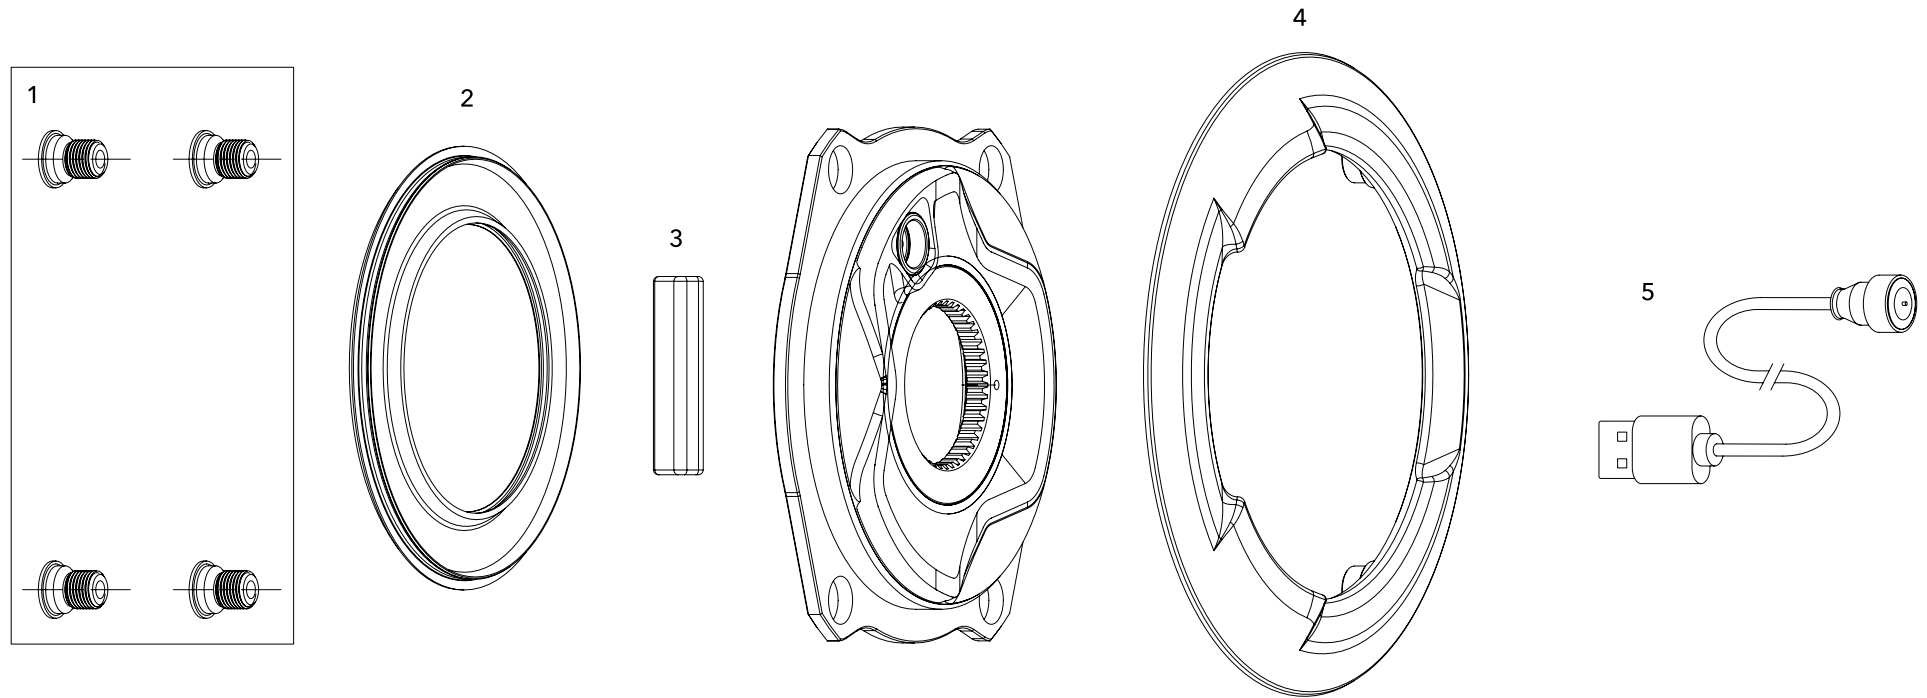

INspider

Spare Parts

1	C00-001-00170	1X INSPIDER CROWN BOLT SET 4 BOLTS BLACK
2	C00-013-00430	INSPIDER INNER COVER
3	C00-013-00370	INSPIDER BATTERY
4	C00-013-00440	2INPOWER USB CHARGER STRAIGHT PLUG
5	C13-989-80050-0	INSPIDER AERO CROWN