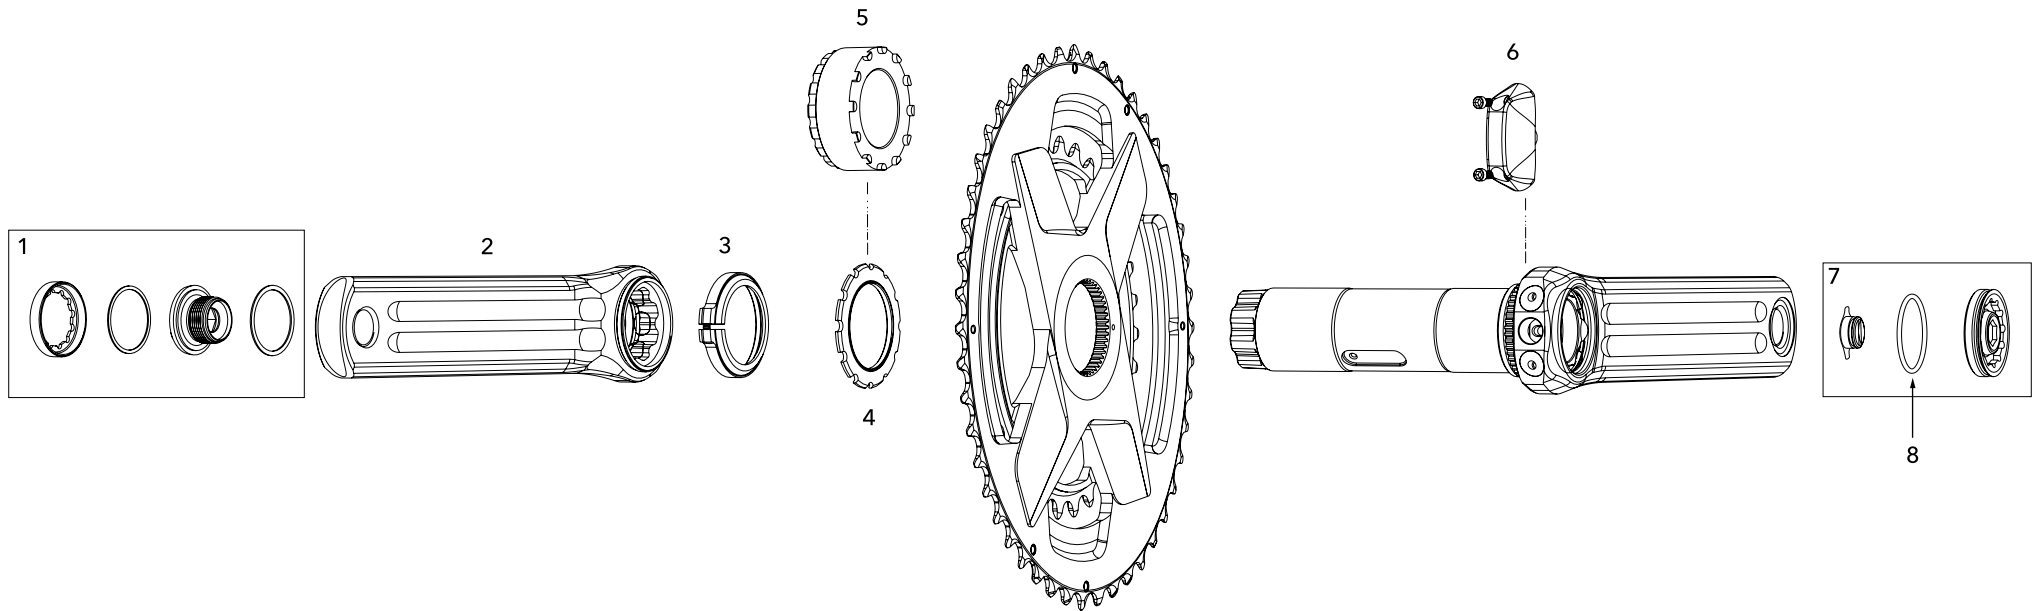

INpower DM Road