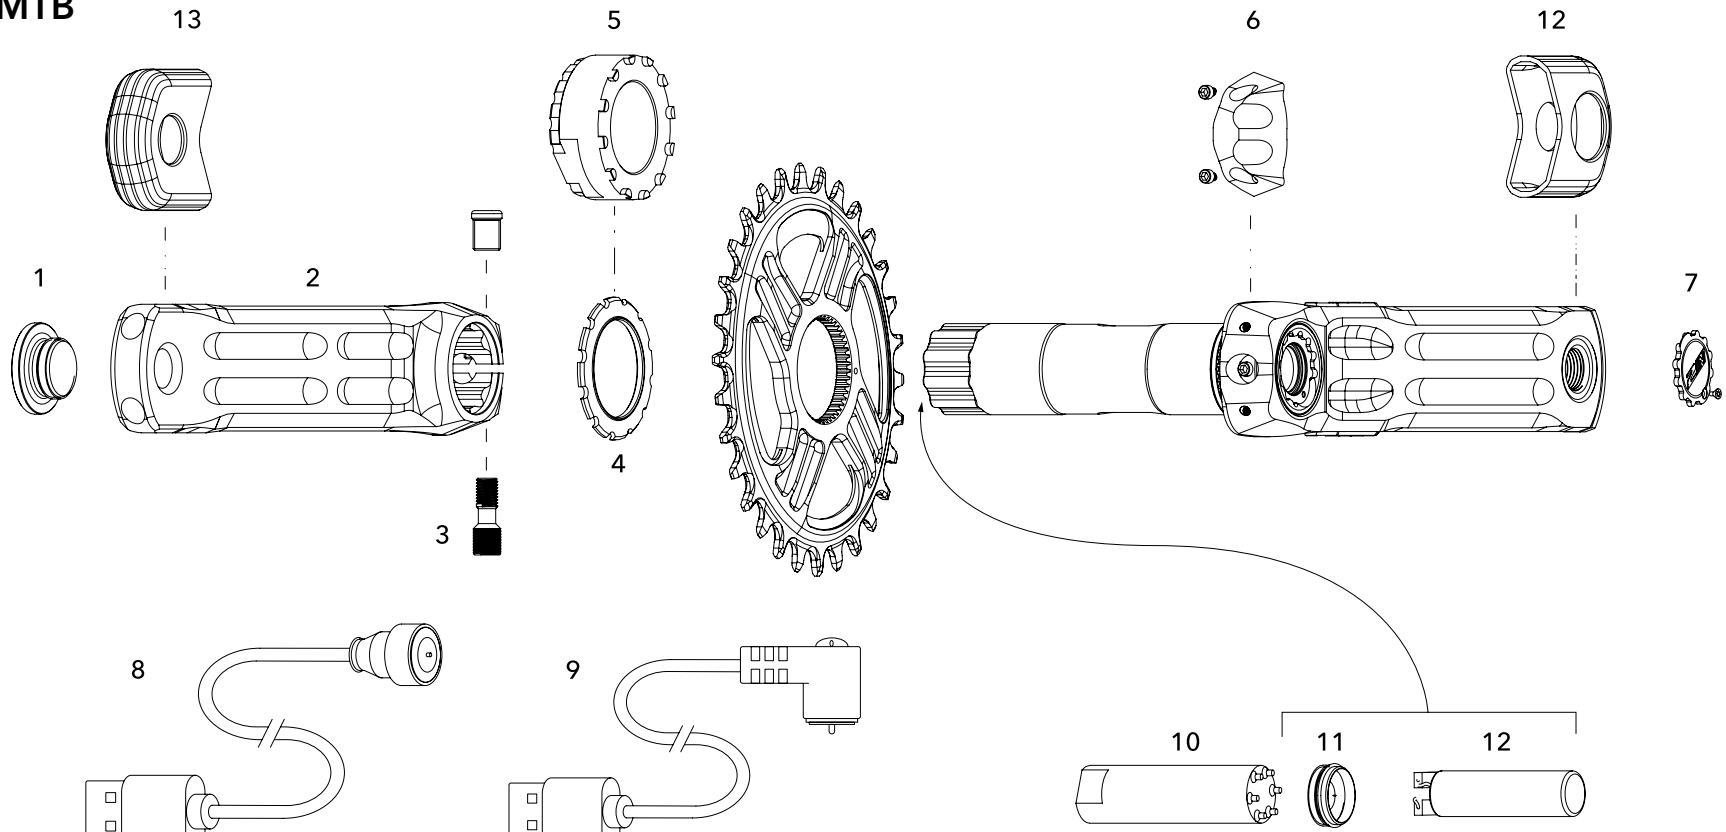

2INpower MTB

Spare Parts

1	C00-013-00290	New 2INpower ALLOY NDS CAP 8 mm hex key
2	C00-013-00180	2INpower non-drive side arm 165 mm
	C00-013-00190	2INpower non-drive side arm 170 mm
	C00-013-00200	2INpower non-drive side arm 172,5 mm
	C00-013-00210	2INpower non-drive side arm 175 mm
3	C00-013-00430	3D/3D24 DTT STEEL BOLT SET
4	C00-013-00300	2INpower DIRECT MOUNT NUT
5	C00-013-00310	2INPOWER DM SPIDER NUT TOOL
6	C00-013-00360	2INPOWER ANTENNA COVER SET
7	C00-013-00170	CHARGING PORT COVER KIT
8	C00-013-00440	2INPOWER USB CHARGER STRAIGHT PLUG

9	C00-013-00270	2INpower USB CHARGER (old versions)
10	C00-013-00250	2INpower - Battery cap tool
11	C00-013-00240	2INpower BATTERY CAP
12	C00-013-00230	2INpower BATTERY
13	C13-992-86010-X	2INPOWER BUMPER SET