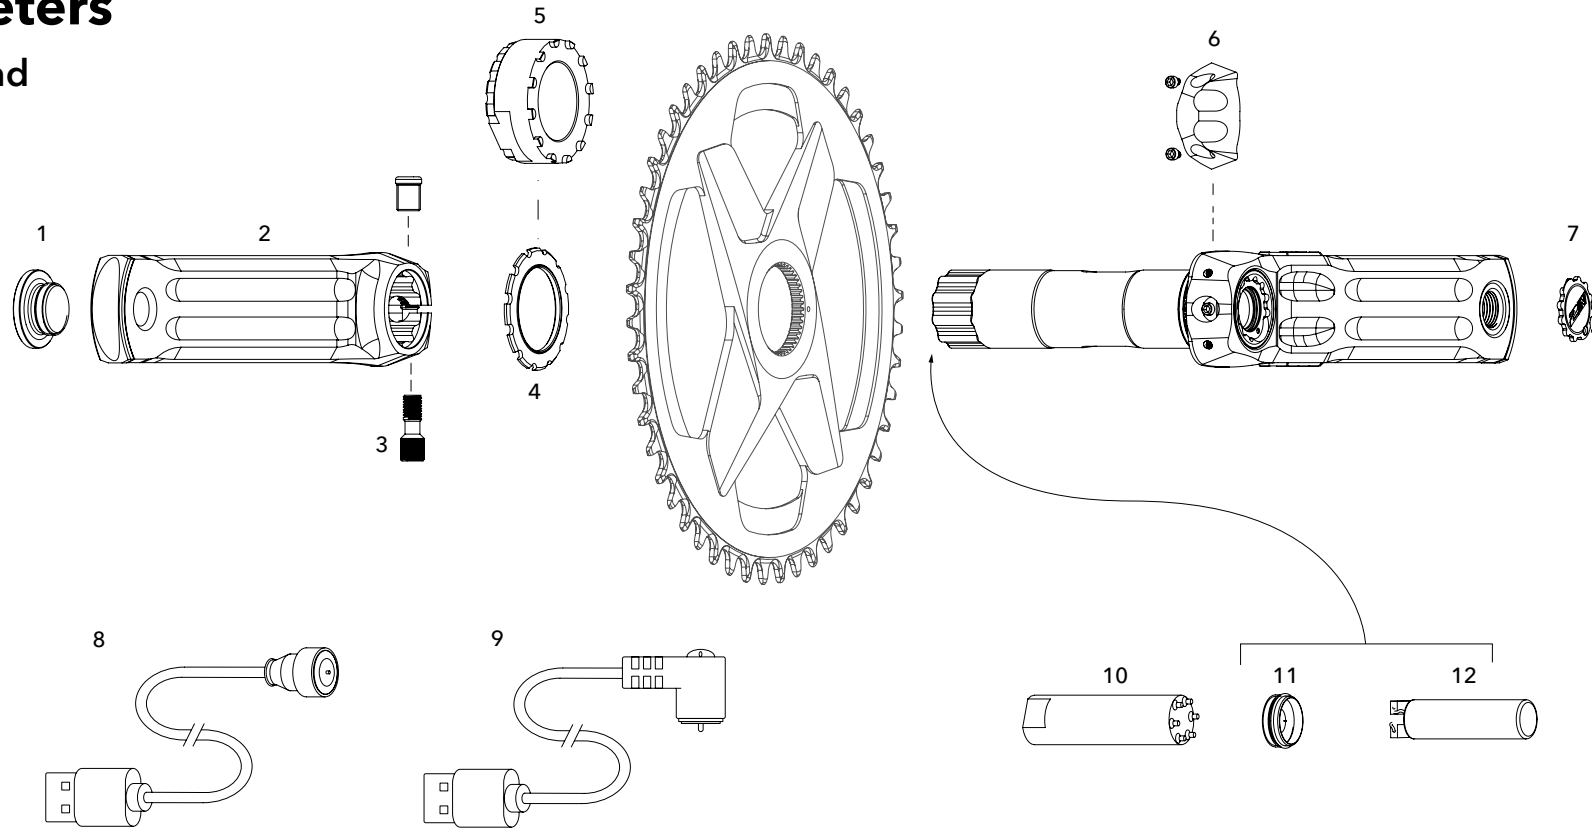

### Spare Parts

1	C00-013-00290	New 2INpower ALLOY NDS CAP 8 mm hex key
2	C00-013-00180	2INpower non-drive side arm 165 mm
	C00-013-00190	2INpower non-drive side arm 170 mm
	C00-013-00200	2INpower non-drive side arm 172,5 mm
	C00-013-00210	2INpower non-drive side arm 175 mm
3	C00-013-00430	3D/3D24 DTT STEEL BOLT SET
4	C00-013-00300	2INpower DIRECT MOUNT NUT
5	C00-013-00310	2INPOWER DM SPIDER NUT TOOL
6	C00-013-00360	2INPOWER ANTENNA COVER SET
7	C00-013-00170	CHARGING PORT COVER KIT
8	C00-013-00440	2INPOWER USB CHARGER STRAIGHT PLUG